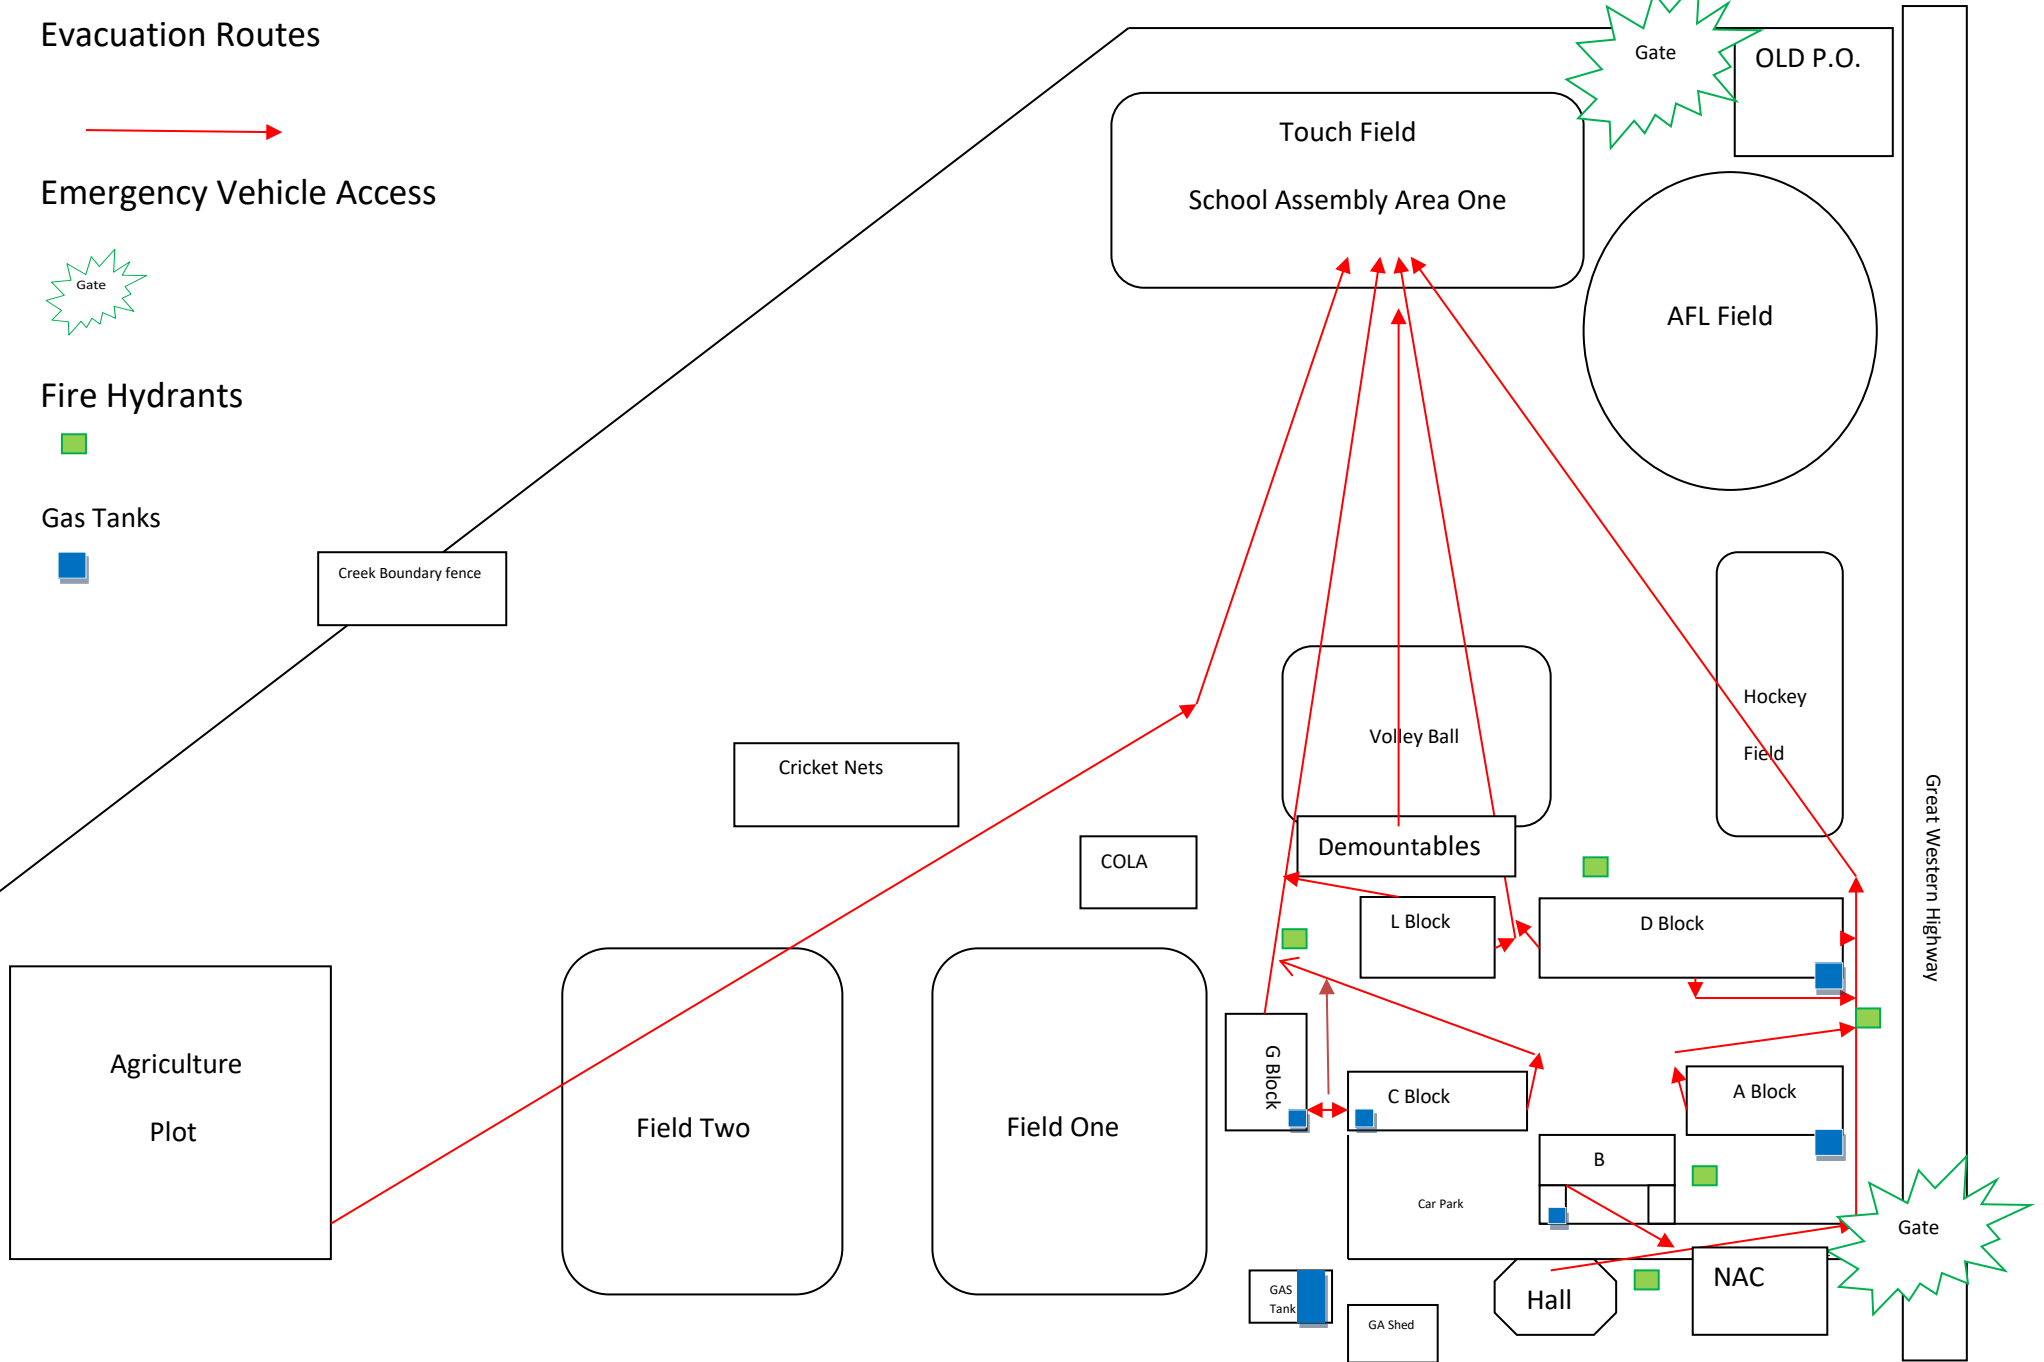

Nepean Creative and Performing Arts High School Evacuation Routes 2019

Evacuation Routes

Emergency Vehicle Access

Fire Hydrants

Gas Tanks

Roll call order at the evacuation area

Specialist Roll Calls (Peer Reading, Special Education, ATSI & SRC)	Year 7	Year 8	Year 9	Year 10	Year 11	Year 12
--	---------------	---------------	---------------	----------------	----------------	----------------

Touch Field
School Assembly Area One